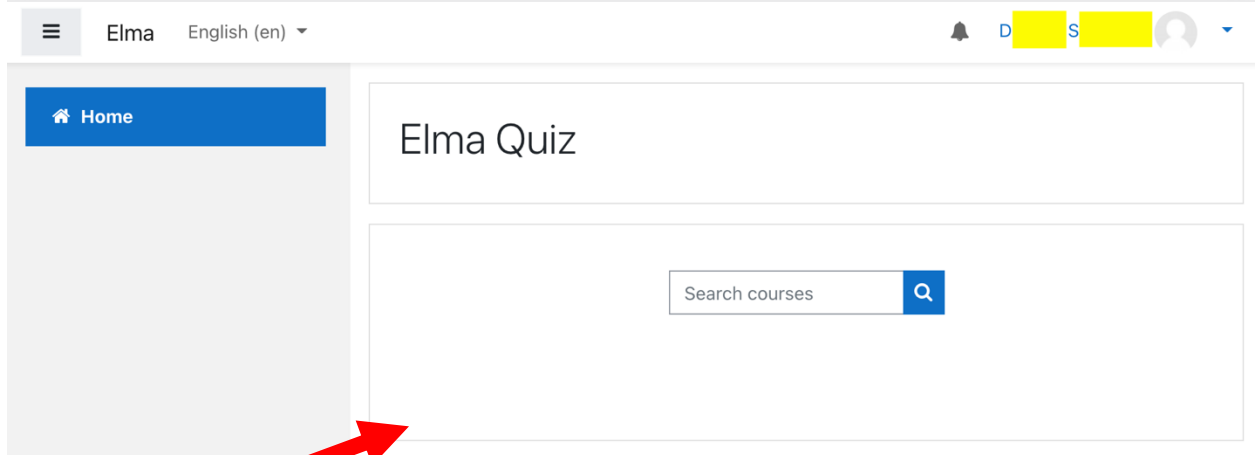

Sınav günü, işaretli alanda sınavınız gözükecektir.